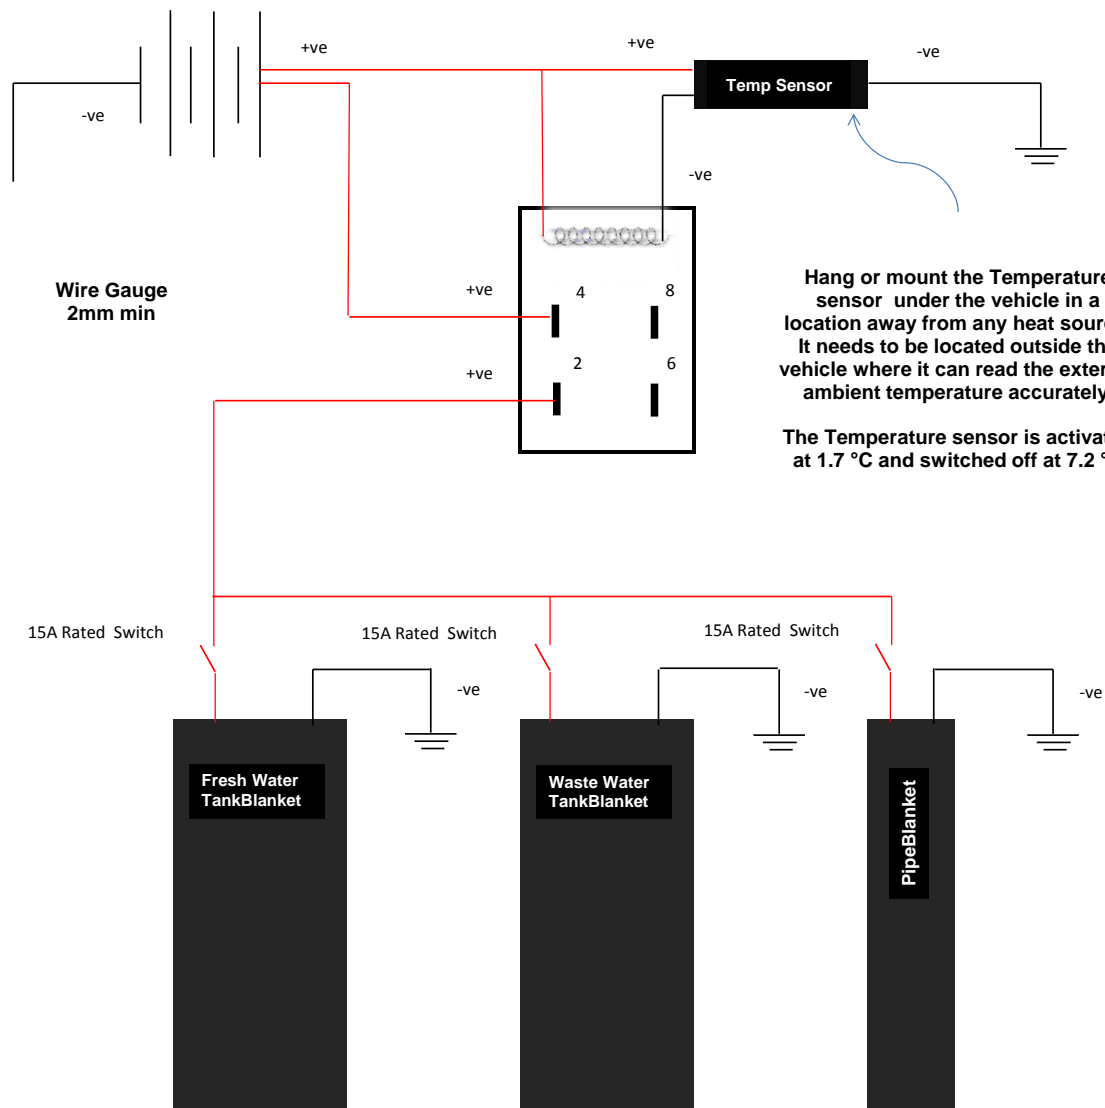

iController 12 Vdc Electrical Circuit

All neutral / -ve wires from heaters MUST be connected to earth or the negative return